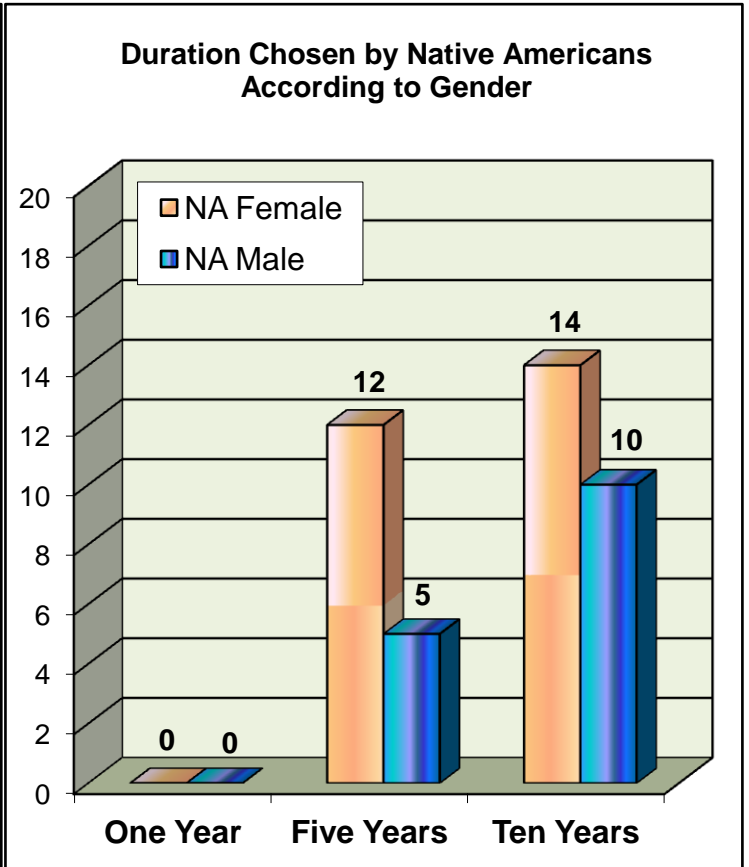

Arizona Department of Gaming Self-Excluded Stats As of June 30, 2014

2,648 Total Individuals

Total Duration Chosen in Percentages

Race/Ethnicity

Duration Chosen by Gender

Arizona Department of Gaming

Self-Excluded Stats

As of June 30, 2014

Arizona Department of Gaming

Self-Excluded Stats

As of June 30, 2014

ARIZONA DEPARTMENT OF GAMING

Self-Excluded: Gender Percentage in Each Age Group

As of June 30, 2014

Total: 2,648

Female: 1,207 - Male: 1,441

Arizona Department of Gaming

Self-Excluded: Age Percentage in Each Ethnic Group

As of June 30, 2014

Arizona Department of Gaming

Self-Excluded: Age Percentage in Each Ethnic Group