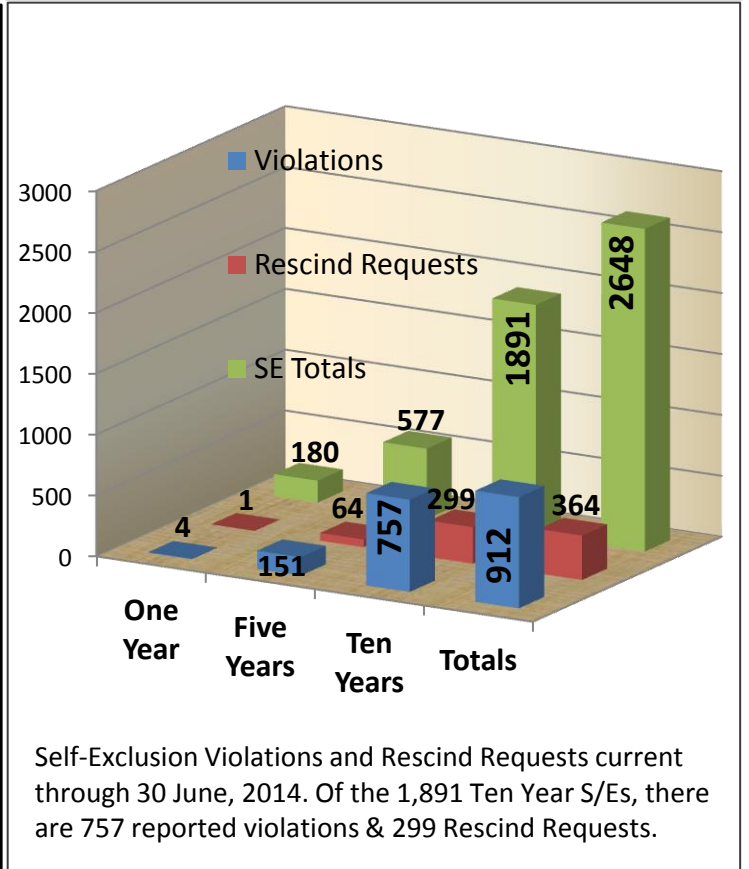

Arizona Department of Gaming Self-Excluded Stats As of June 30, 2014

2,648 Total Individuals

Total Duration Chosen in Percentages

Race/Ethnicity

Duration Chosen by Gender

Arizona Department of Gaming

Self-Excluded Stats

As of June 30, 2014

Arizona Department of Gaming

Self-Excluded Stats

As of June 30, 2014

ARIZONA DEPARTMENT OF GAMING

Self-Excluded: Gender Percentage in Each Age Group

As of June 30, 2014

Total: 2,648

Female: 1,207 - Male: 1,441

Arizona Department of Gaming

Self-Excluded: Age Percentage in Each Ethnic Group

As of June 30, 2014

Arizona Department of Gaming

Self-Excluded: Age Percentage in Each Ethnic Group

As of June 30, 2014

Arizona Department of Gaming

Self-Excluded: Age Percentage in Each Ethnic Group

As of June 30, 2014

Arizona Department of Gaming

Self-Excluded: Age Percentage in Each Ethnic Group

As of June 30, 2014