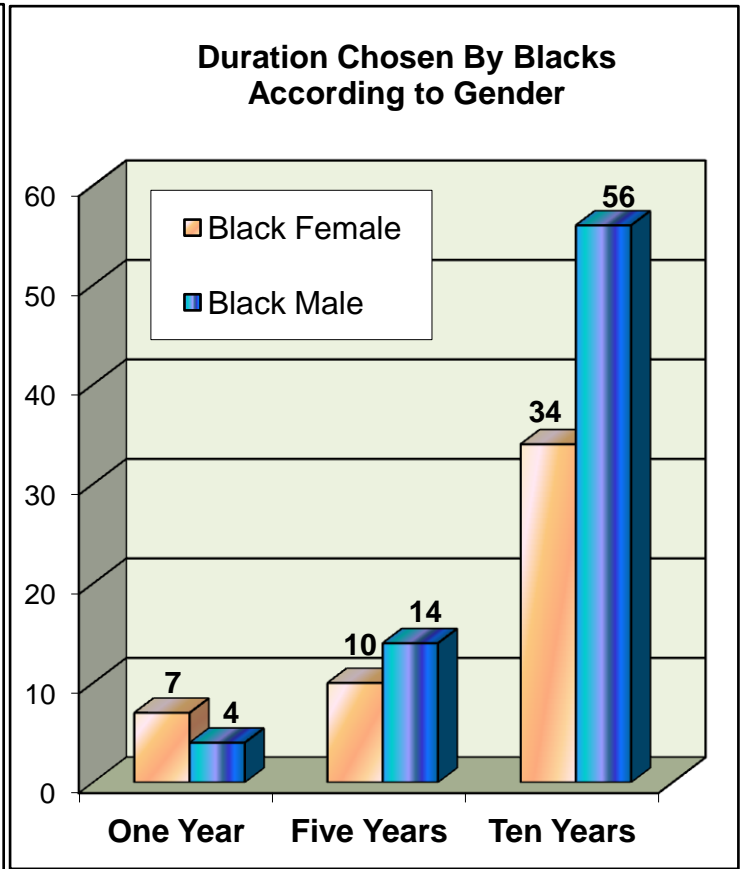

Arizona Department of Gaming Self-Excluded Stats As of June 30, 2014

2,648 Total Individuals

Total Duration Chosen in Percentages

Race/Ethnicity

Duration Chosen by Gender

Arizona Department of Gaming

Self-Excluded Stats

As of June 30, 2014

Arizona Department of Gaming

Self-Excluded Stats

As of June 30, 2014

ARIZONA DEPARTMENT OF GAMING

Self-Excluded: Gender Percentage in Each Age Group

As of June 30, 2014

Total: 2,648

Female: 1,207 - Male: 1,441

Arizona Department of Gaming

Self-Excluded: Age Percentage in Each Ethnic Group

As of June 30, 2014

Arizona Department of Gaming

Self-Excluded: Age Percentage in Each Ethnic Group