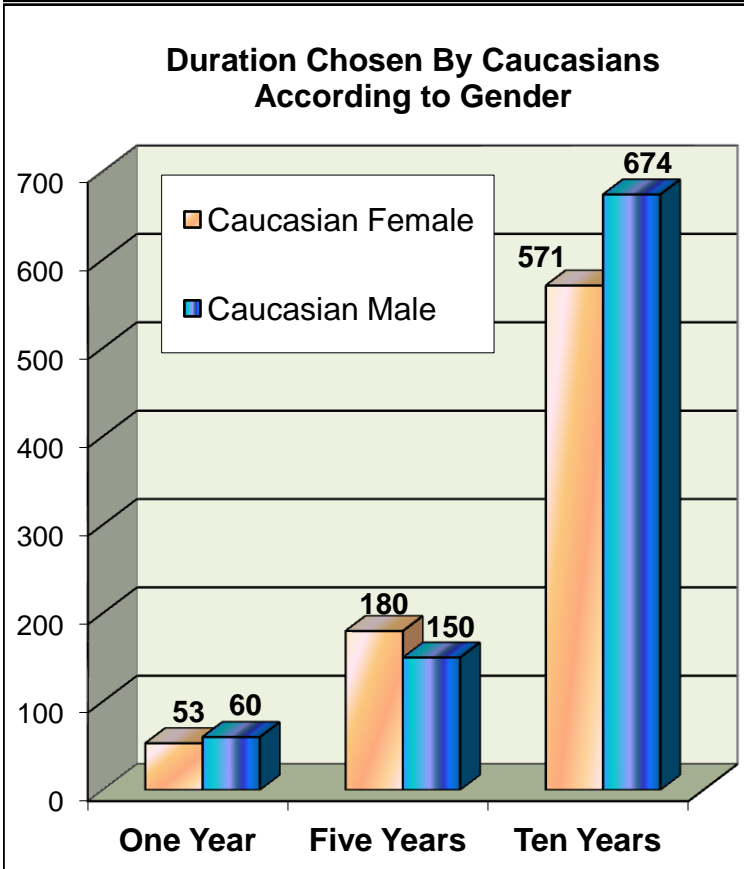

Arizona Department of Gaming Self-Excluded Stats As of June 30, 2014

2,648 Total Individuals

Total Duration Chosen in Percentages

Race/Ethnicity

Duration Chosen by Gender

Arizona Department of Gaming

Self-Excluded Stats

As of June 30, 2014

Arizona Department of Gaming

Self-Excluded Stats

As of June 30, 2014

ARIZONA DEPARTMENT OF GAMING

Self-Excluded: Gender Percentage in Each Age Group

As of June 30, 2014

Total: 2,648

Female: 1,207 - Male: 1,441

Arizona Department of Gaming

Self-Excluded: Age Percentage in Each Ethnic Group

As of June 30, 2014

Arizona Department of Gaming

Self-Excluded: Age Percentage in Each Ethnic Group