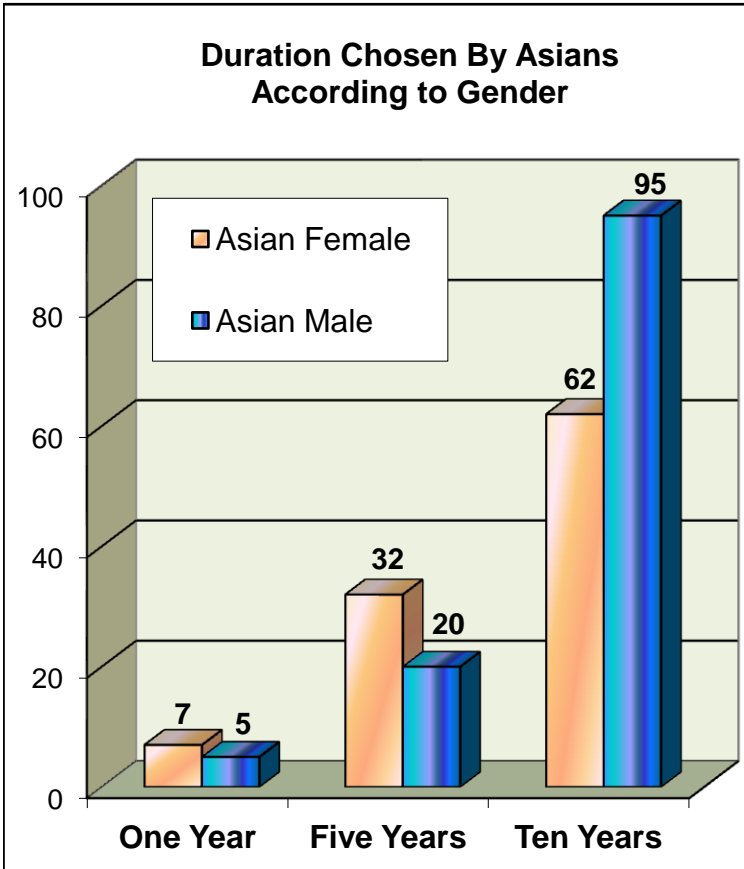

Arizona Department of Gaming Self-Excluded Stats As of June 30, 2014

2,648 Total Individuals

Total Duration Chosen in Percentages

Race/Ethnicity

Duration Chosen by Gender

Arizona Department of Gaming

Self-Excluded Stats

As of June 30, 2014

Arizona Department of Gaming

Self-Excluded Stats

As of June 30, 2014

ARIZONA DEPARTMENT OF GAMING

Self-Excluded: Gender Percentage in Each Age Group

As of June 30, 2014

Total: 2,648