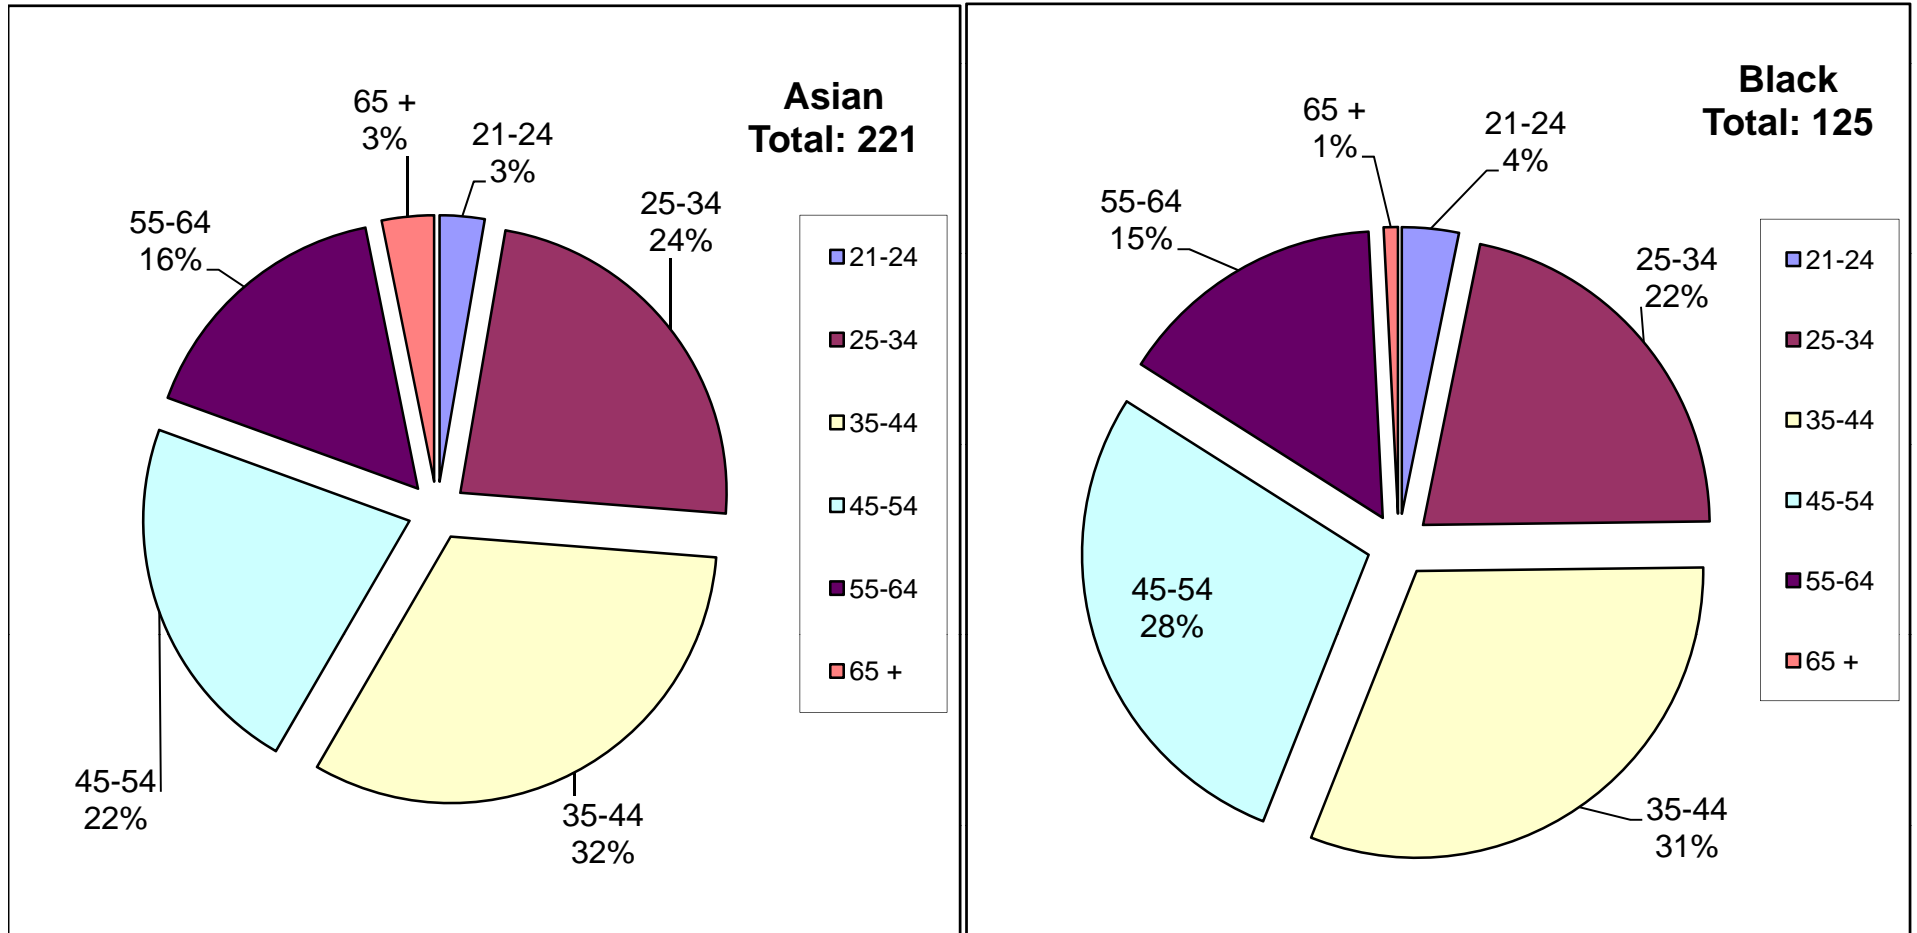

Arizona Department of Gaming Self-Excluded Stats As of June 30, 2014

2,648 Total Individuals

Total Duration Chosen in Percentages

Race/Ethnicity

Duration Chosen by Gender

Arizona Department of Gaming

Self-Excluded Stats

As of June 30, 2014

Arizona Department of Gaming

Self-Excluded Stats

As of June 30, 2014

ARIZONA DEPARTMENT OF GAMING

Self-Excluded: Gender Percentage in Each Age Group

As of June 30, 2014

Total: 2,648

Female: 1,207 - Male: 1,441

Arizona Department of Gaming

Self-Excluded: Age Percentage in Each Ethnic Group

As of June 30, 2014

Arizona Department of Gaming

Self-Excluded: Age Percentage in Each Ethnic Group