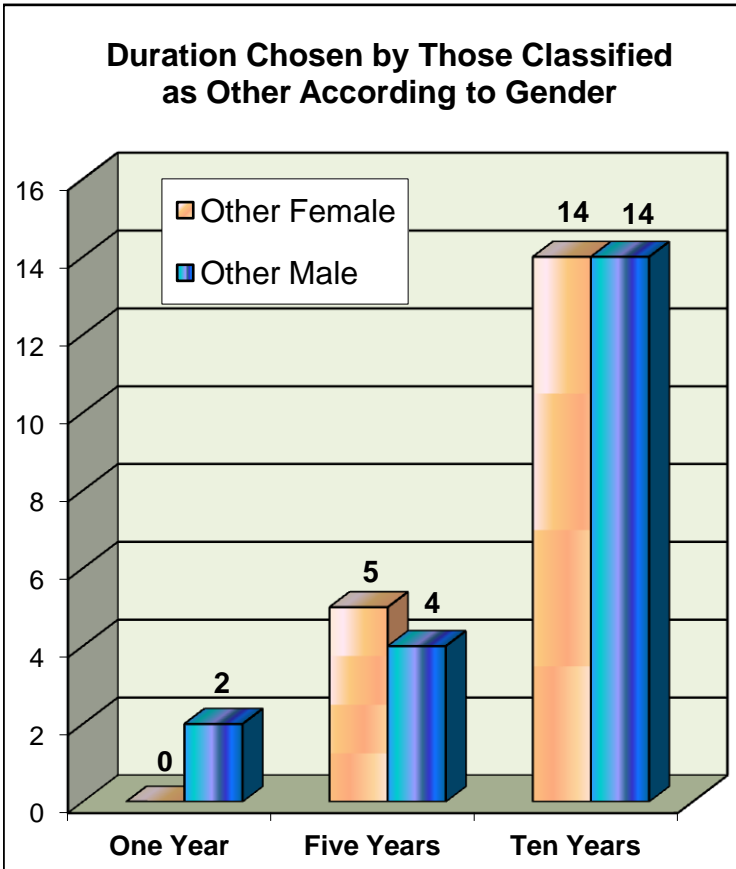

Arizona Department of Gaming Self-Excluded Stats As of June 30, 2014

2,648 Total Individuals

Total Duration Chosen in Percentages

Race/Ethnicity

Duration Chosen by Gender

Arizona Department of Gaming

Self-Excluded Stats

As of June 30, 2014

Arizona Department of Gaming

Self-Excluded Stats

As of June 30, 2014

ARIZONA DEPARTMENT OF GAMING

Self-Excluded: Gender Percentage in Each Age Group

As of June 30, 2014

Total: 2,648

Female: 1,207 - Male: 1,441

Arizona Department of Gaming

Self-Excluded: Age Percentage in Each Ethnic Group

As of June 30, 2014

Arizona Department of Gaming

Self-Excluded: Age Percentage in Each Ethnic Group