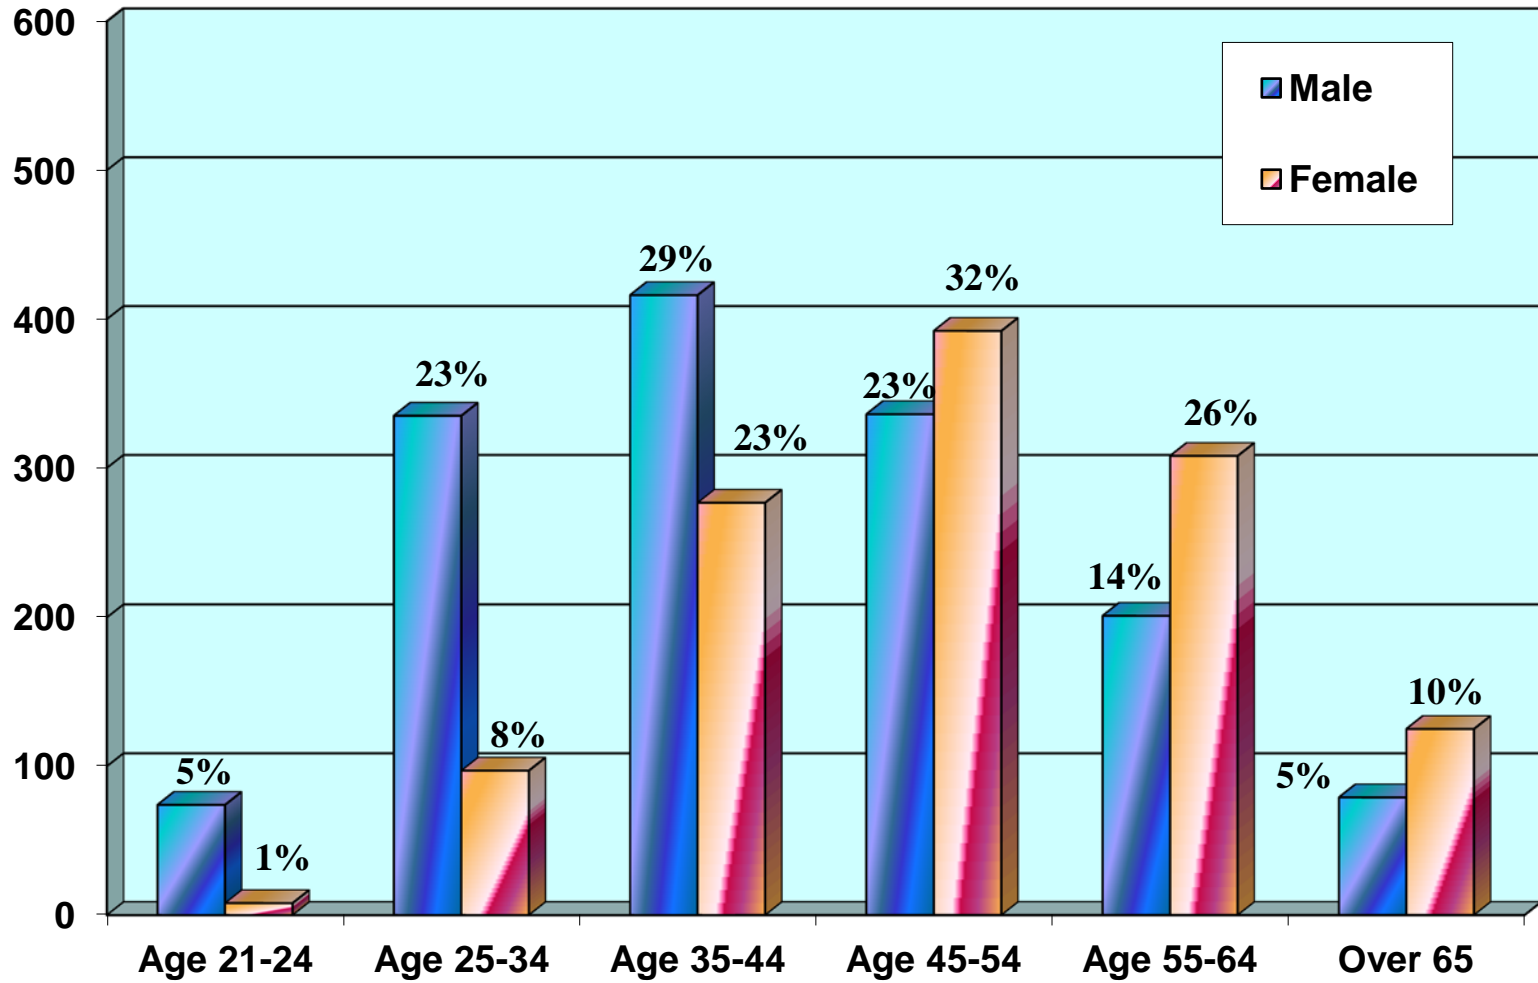

Arizona Department of Gaming Self-Excluded Stats As of June 30, 2014

2,648 Total Individuals

Total Duration Chosen in Percentages

Race/Ethnicity

Duration Chosen by Gender

Arizona Department of Gaming

Self-Excluded Stats

As of June 30, 2014

Arizona Department of Gaming

Self-Excluded Stats

As of June 30, 2014

ARIZONA DEPARTMENT OF GAMING

Self-Excluded: Gender Percentage in Each Age Group

As of June 30, 2014

Total: 2,648

Female: 1,207 - Male: 1,441

Arizona Department of Gaming

Self-Excluded: Age Percentage in Each Ethnic Group

As of June 30, 2014

Arizona Department of Gaming

Self-Excluded: Age Percentage in Each Ethnic Group