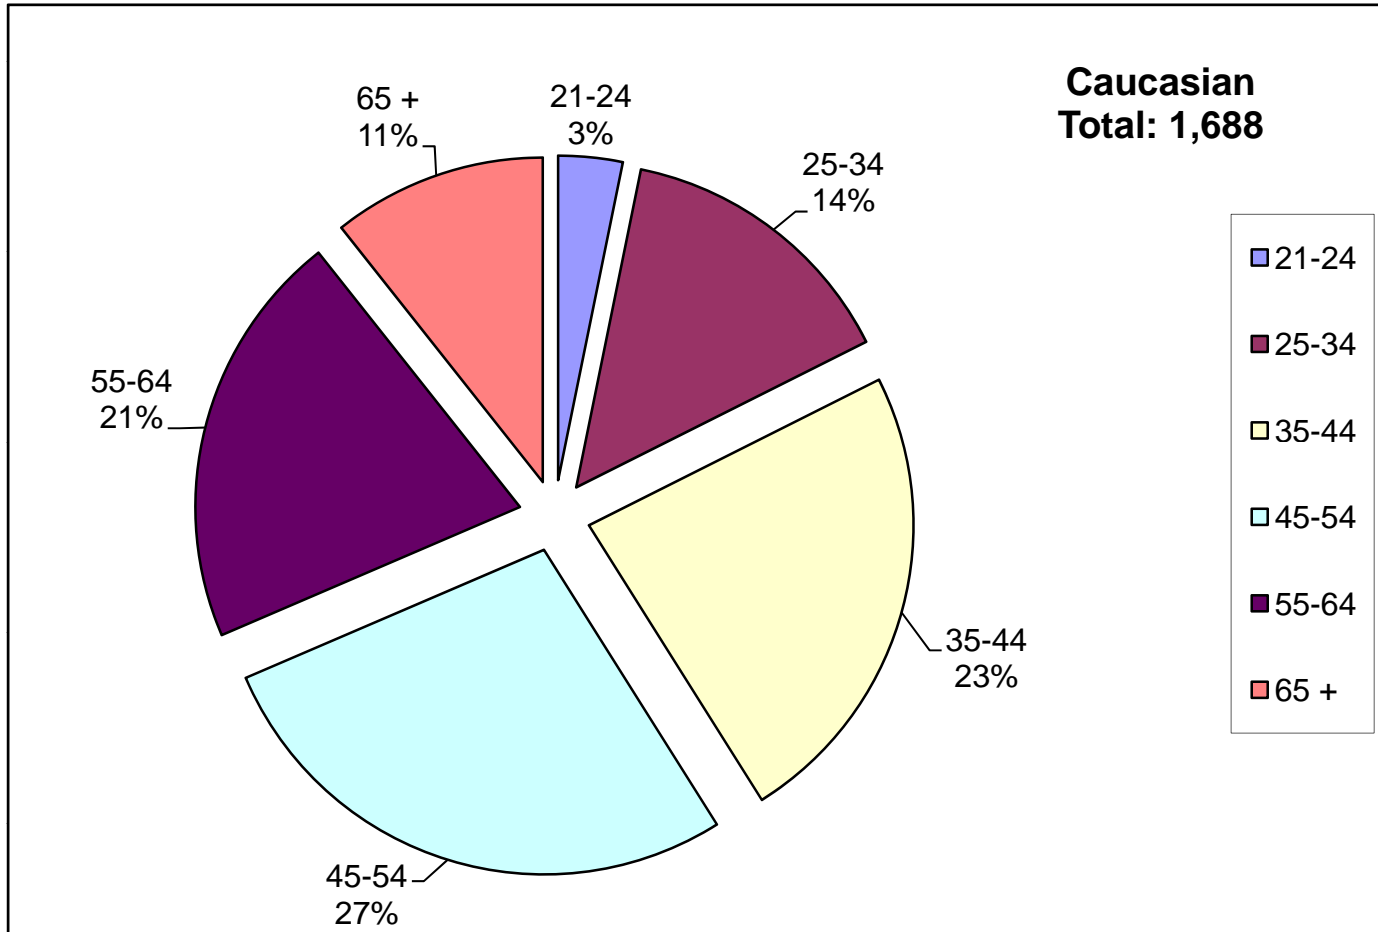

Arizona Department of Gaming Self-Excluded Stats As of June 30, 2014

2,648 Total Individuals

Total Duration Chosen in Percentages

Race/Ethnicity

Duration Chosen by Gender

Arizona Department of Gaming

Self-Excluded Stats

As of June 30, 2014

Arizona Department of Gaming

Self-Excluded Stats

As of June 30, 2014

ARIZONA DEPARTMENT OF GAMING

Self-Excluded: Gender Percentage in Each Age Group

As of June 30, 2014

Total: 2,648

Female: 1,207 - Male: 1,441

Arizona Department of Gaming

Self-Excluded: Age Percentage in Each Ethnic Group

As of June 30, 2014

Arizona Department of Gaming

Self-Excluded: Age Percentage in Each Ethnic Group

As of June 30, 2014

Arizona Department of Gaming

Self-Excluded: Age Percentage in Each Ethnic Group

As of June 30, 2014

Arizona Department of Gaming

Self-Excluded: Age Percentage in Each Ethnic Group

As of June 30, 2014