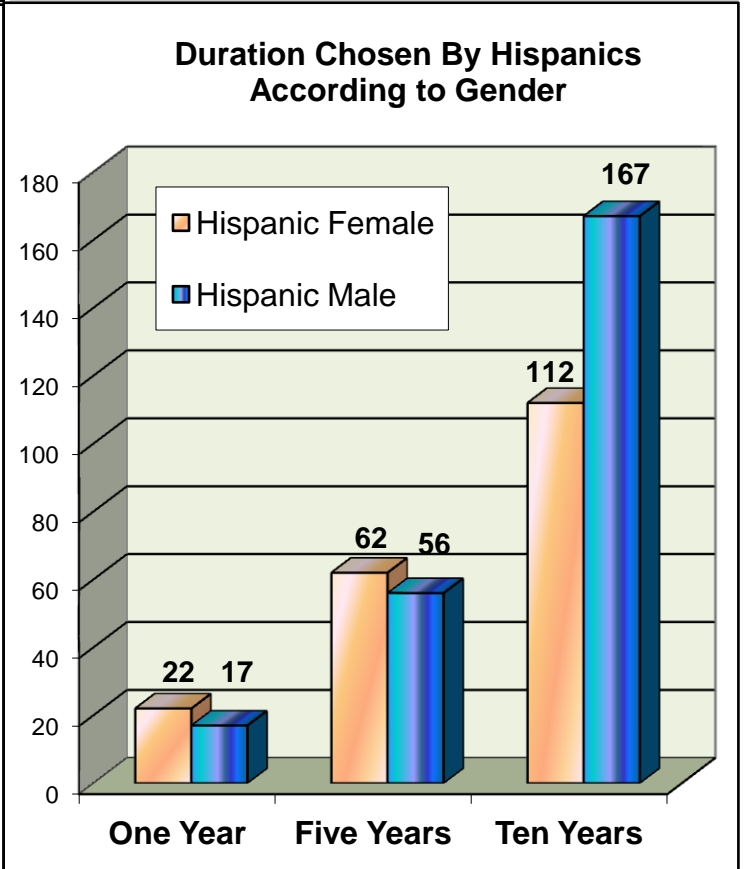

Arizona Department of Gaming Self-Excluded Stats As of June 30, 2014

2,648 Total Individuals

Total Duration Chosen in Percentages

Race/Ethnicity

Duration Chosen by Gender

Arizona Department of Gaming

Self-Excluded Stats

As of June 30, 2014

Arizona Department of Gaming

Self-Excluded Stats

As of June 30, 2014

ARIZONA DEPARTMENT OF GAMING

Self-Excluded: Gender Percentage in Each Age Group

As of June 30, 2014

Total: 2,648

Female: 1,207 - Male: 1,441

Arizona Department of Gaming

Self-Excluded: Age Percentage in Each Ethnic Group

As of June 30, 2014

Arizona Department of Gaming

Self-Excluded: Age Percentage in Each Ethnic Group