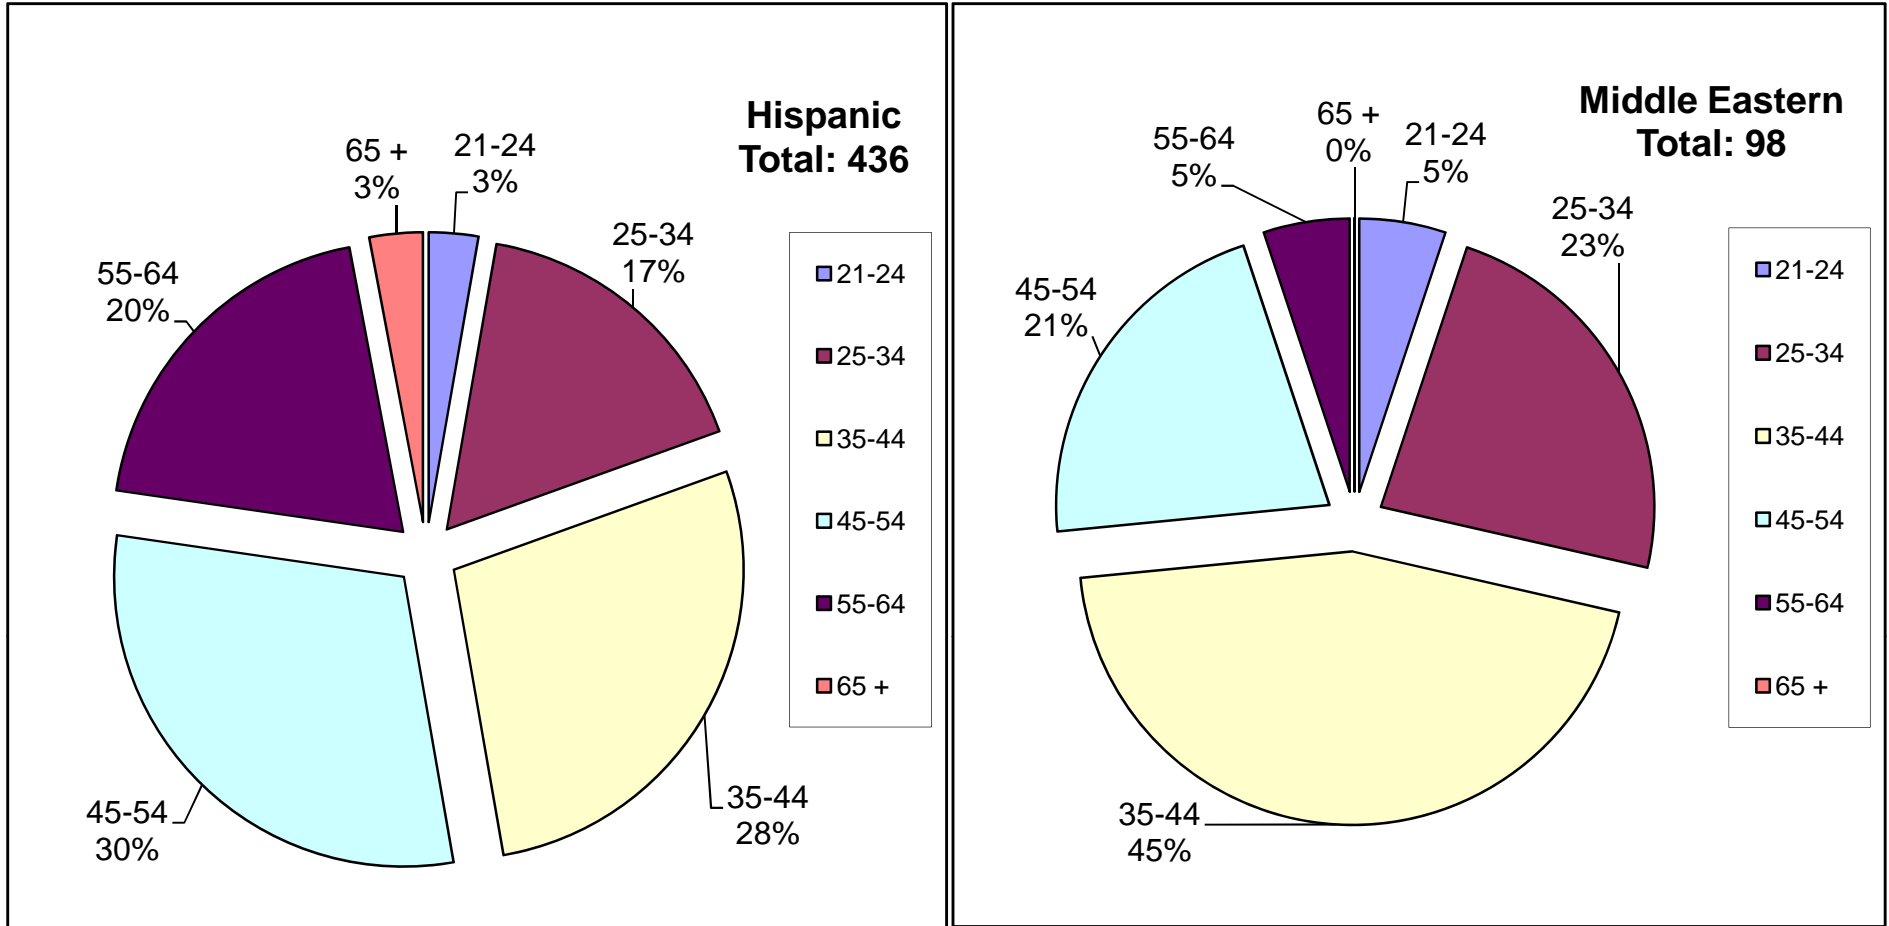

As of June 30, 2014

Arizona Department of Gaming

Self-Excluded Stats

As of June 30, 2014

ARIZONA DEPARTMENT OF GAMING

Self-Excluded: Gender Percentage in Each Age Group

As of June 30, 2014

Total: 2,648

Female: 1,207 - Male: 1,441

Arizona Department of Gaming

Self-Excluded: Age Percentage in Each Ethnic Group

As of June 30, 2014

Arizona Department of Gaming

Self-Excluded: Age Percentage in Each Ethnic Group

As of June 30, 2014

Arizona Department of Gaming

Self-Excluded: Age Percentage in Each Ethnic Group

As of June 30, 2014

Arizona Department of Gaming

Self-Excluded: Age Percentage in Each Ethnic Group

As of June 30, 2014