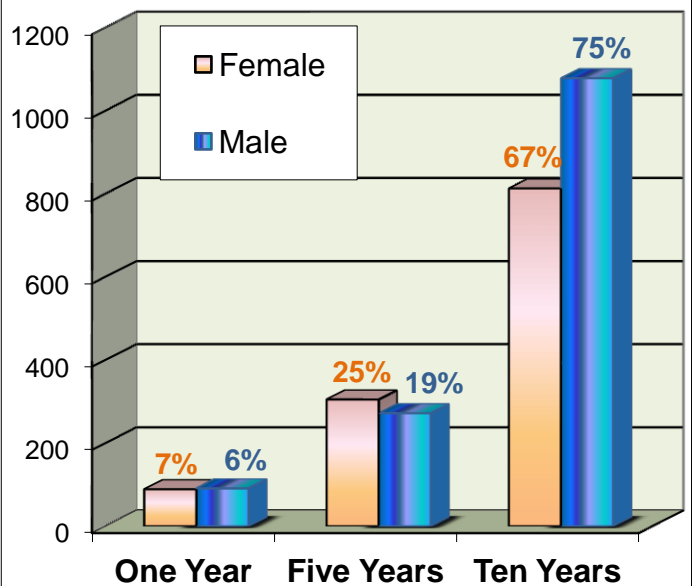

Arizona Department of Gaming Self-Excluded Stats As of June 30, 2014

2,648 Total Individuals

Total Duration Chosen in Percentages

Race/Ethnicity

Duration Chosen by Gender

Arizona Department of Gaming

Self-Excluded Stats

As of June 30, 2014

Arizona Department of Gaming

Self-Excluded Stats

As of June 30, 2014

ARIZONA DEPARTMENT OF GAMING

Self-Excluded: Gender Percentage in Each Age Group

As of June 30, 2014

Total: 2,648