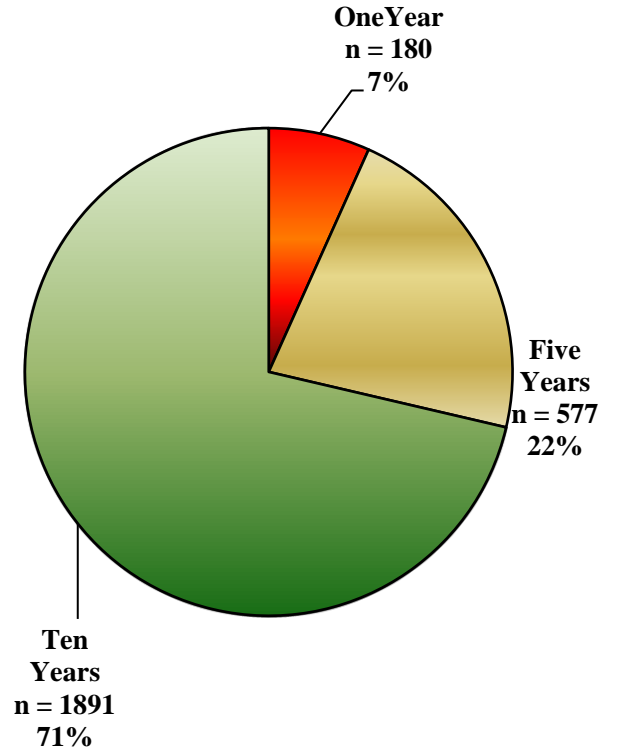

Arizona Department of Gaming Self-Excluded Stats As of June 30, 2014

2,648 Total Individuals

Total Duration Chosen in Percentages

Race/Ethnicity

Duration Chosen by Gender

Arizona Department of Gaming

Self-Excluded Stats

As of June 30, 2014

Arizona Department of Gaming

Self-Excluded Stats

As of June 30, 2014

ARIZONA DEPARTMENT OF GAMING

Self-Excluded: Gender Percentage in Each Age Group

As of June 30, 2014

Total: 2,648