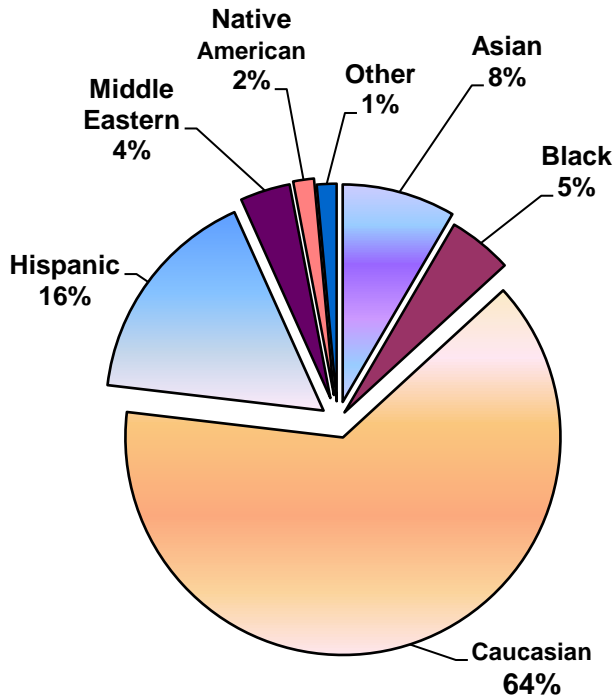

Arizona Department of Gaming Self-Excluded Stats As of June 30, 2014

2,648 Total Individuals

Total Duration Chosen in Percentages

Race/Ethnicity

Duration Chosen by Gender

Arizona Department of Gaming

Self-Excluded Stats

As of June 30, 2014

Arizona Department of Gaming

Self-Excluded Stats

As of June 30, 2014

ARIZONA DEPARTMENT OF GAMING

Self-Excluded: Gender Percentage in Each Age Group

As of June 30, 2014

Total: 2,648

Female: 1,207 - Male: 1,441

Arizona Department of Gaming

Self-Excluded: Age Percentage in Each Ethnic Group

As of June 30, 2014

Arizona Department of Gaming

Self-Excluded: Age Percentage in Each Ethnic Group