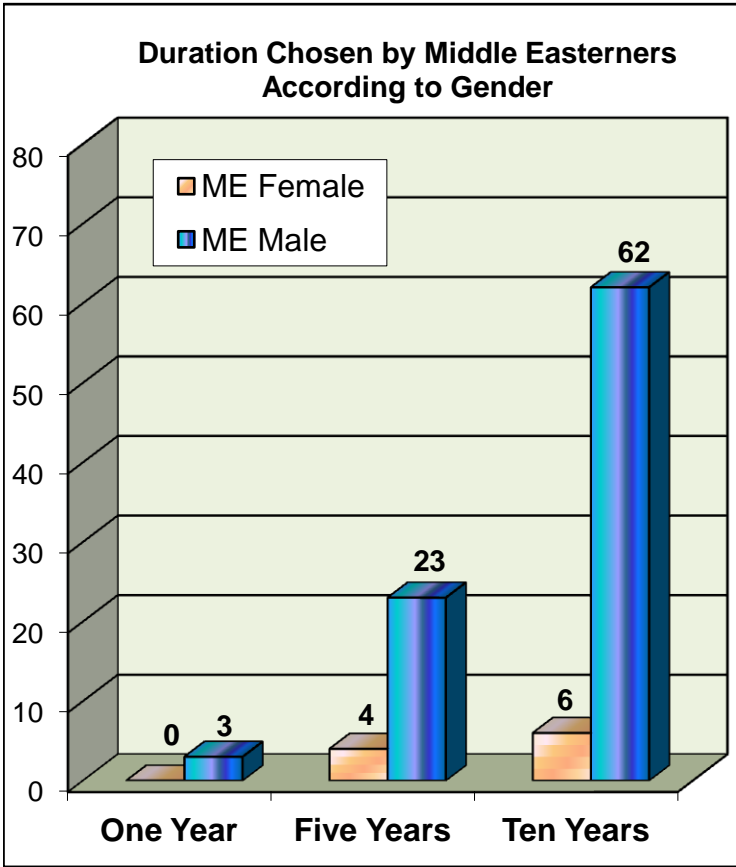

Arizona Department of Gaming Self-Excluded Stats As of June 30, 2014

2,648 Total Individuals

Total Duration Chosen in Percentages

Race/Ethnicity

Duration Chosen by Gender

Arizona Department of Gaming

Self-Excluded Stats

As of June 30, 2014

Arizona Department of Gaming

Self-Excluded Stats

As of June 30, 2014

ARIZONA DEPARTMENT OF GAMING

Self-Excluded: Gender Percentage in Each Age Group

As of June 30, 2014

Total: 2,648

Female: 1,207 - Male: 1,441

Arizona Department of Gaming

Self-Excluded: Age Percentage in Each Ethnic Group

As of June 30, 2014

Arizona Department of Gaming

Self-Excluded: Age Percentage in Each Ethnic Group