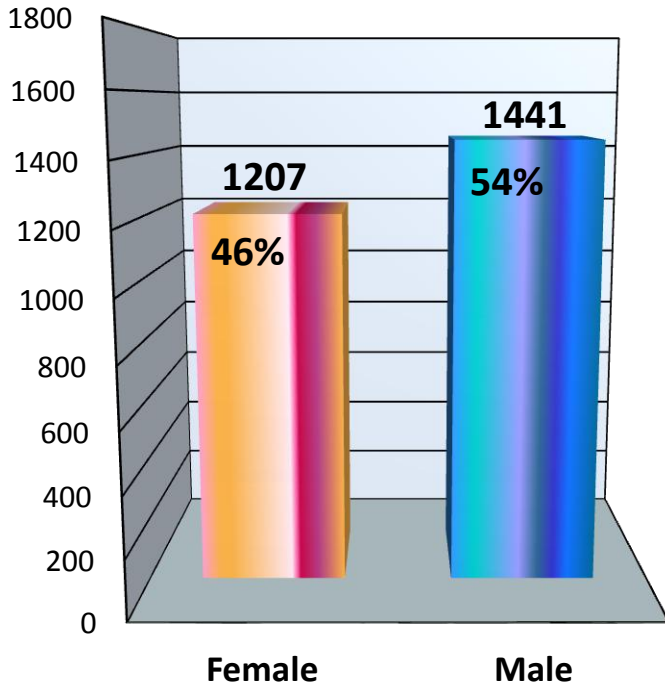

Arizona Department of Gaming Self-Excluded Stats As of June 30, 2014

2,648 Total Individuals

Total Duration Chosen in Percentages

Race/Ethnicity

Duration Chosen by Gender

Arizona Department of Gaming

Self-Excluded Stats

As of June 30, 2014

Arizona Department of Gaming

Self-Excluded Stats

As of June 30, 2014

ARIZONA DEPARTMENT OF GAMING

Self-Excluded: Gender Percentage in Each Age Group

As of June 30, 2014

Total: 2,648

Female: 1,207 - Male: 1,441

Arizona Department of Gaming

Self-Excluded: Age Percentage in Each Ethnic Group

As of June 30, 2014

Arizona Department of Gaming

Self-Excluded: Age Percentage in Each Ethnic Group