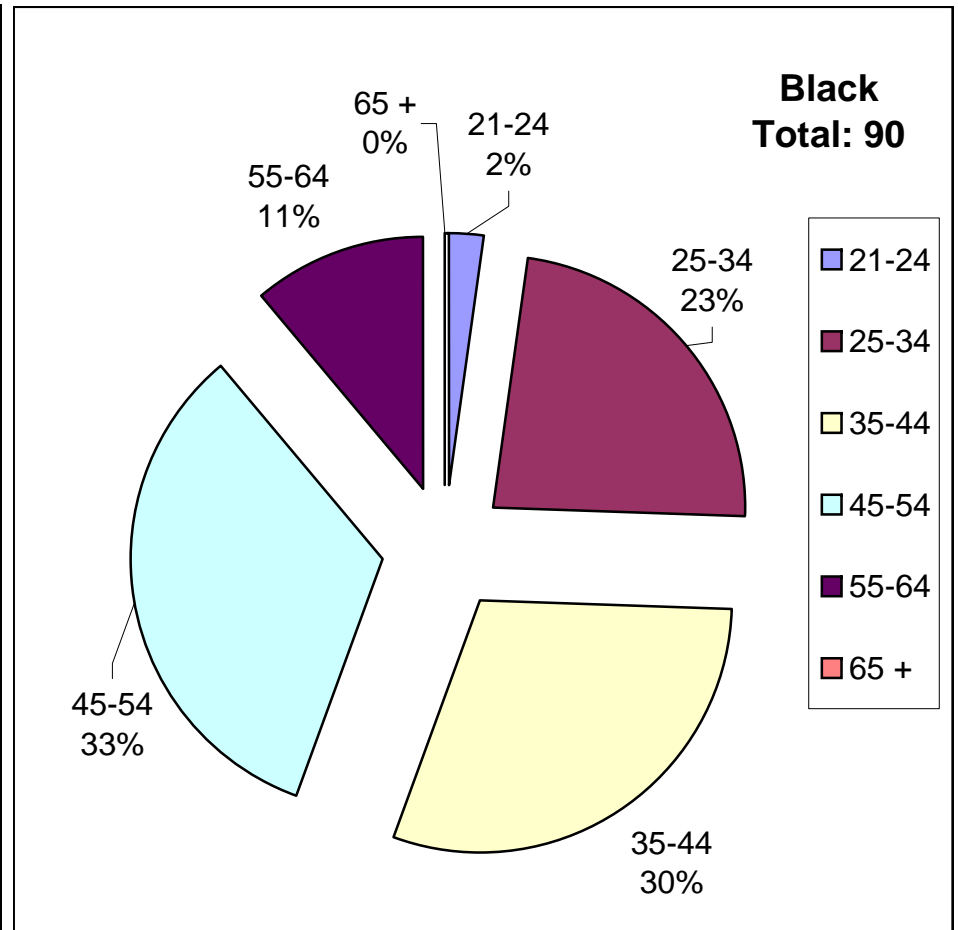

## Self Excluded: Gender Percentage in Each Age Group

### As of June 30, 2009

Larissa T. Pixler, Intelligence Analyst  
J:\Larissa\GenderAge20090630.ppt

Total: 2,301  
Male: 1,235 - Female: 1,066

## Self Excluded: Age Percentage in Each Ethnic Group

As of June 30, 2009