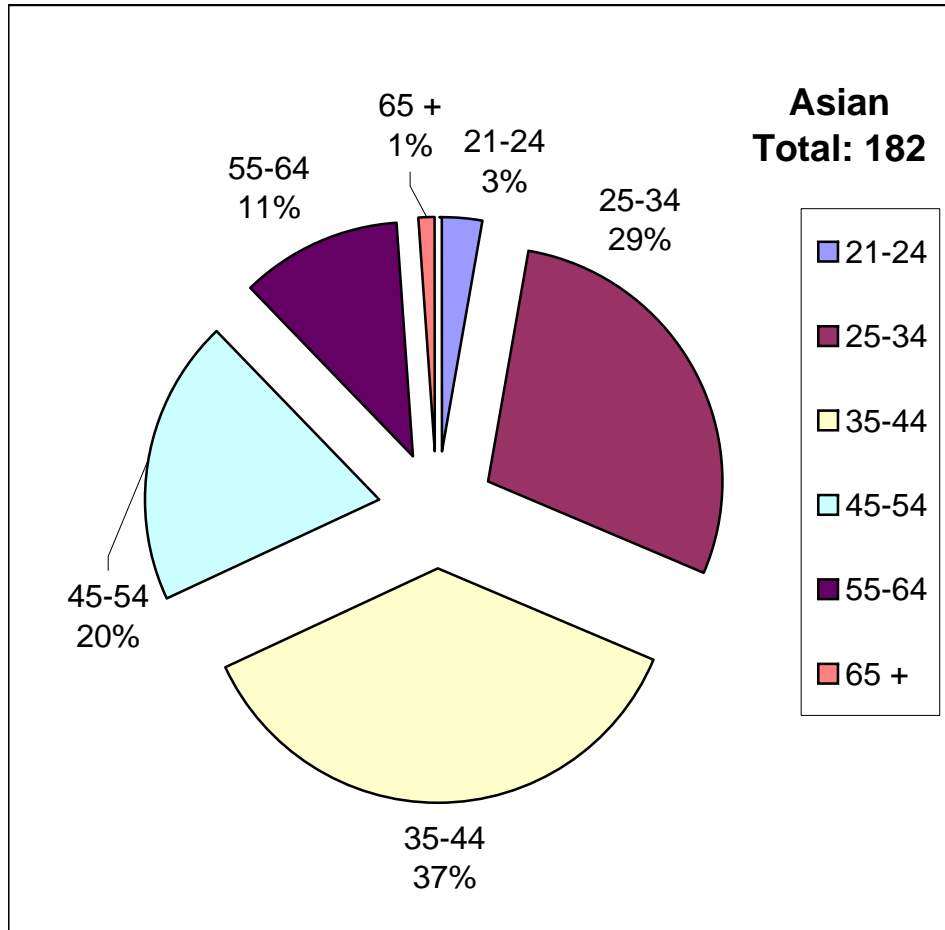

## Self Excluded: Gender Percentage in Each Age Group

### As of June 30, 2009

Larissa T. Pixler, Intelligence Analyst  
J:\Larissa\GenderAge20090630.ppt

Total: 2,301  
Male: 1,235 - Female: 1,066

## Self Excluded: Age Percentage in Each Ethnic Group

As of June 30, 2009