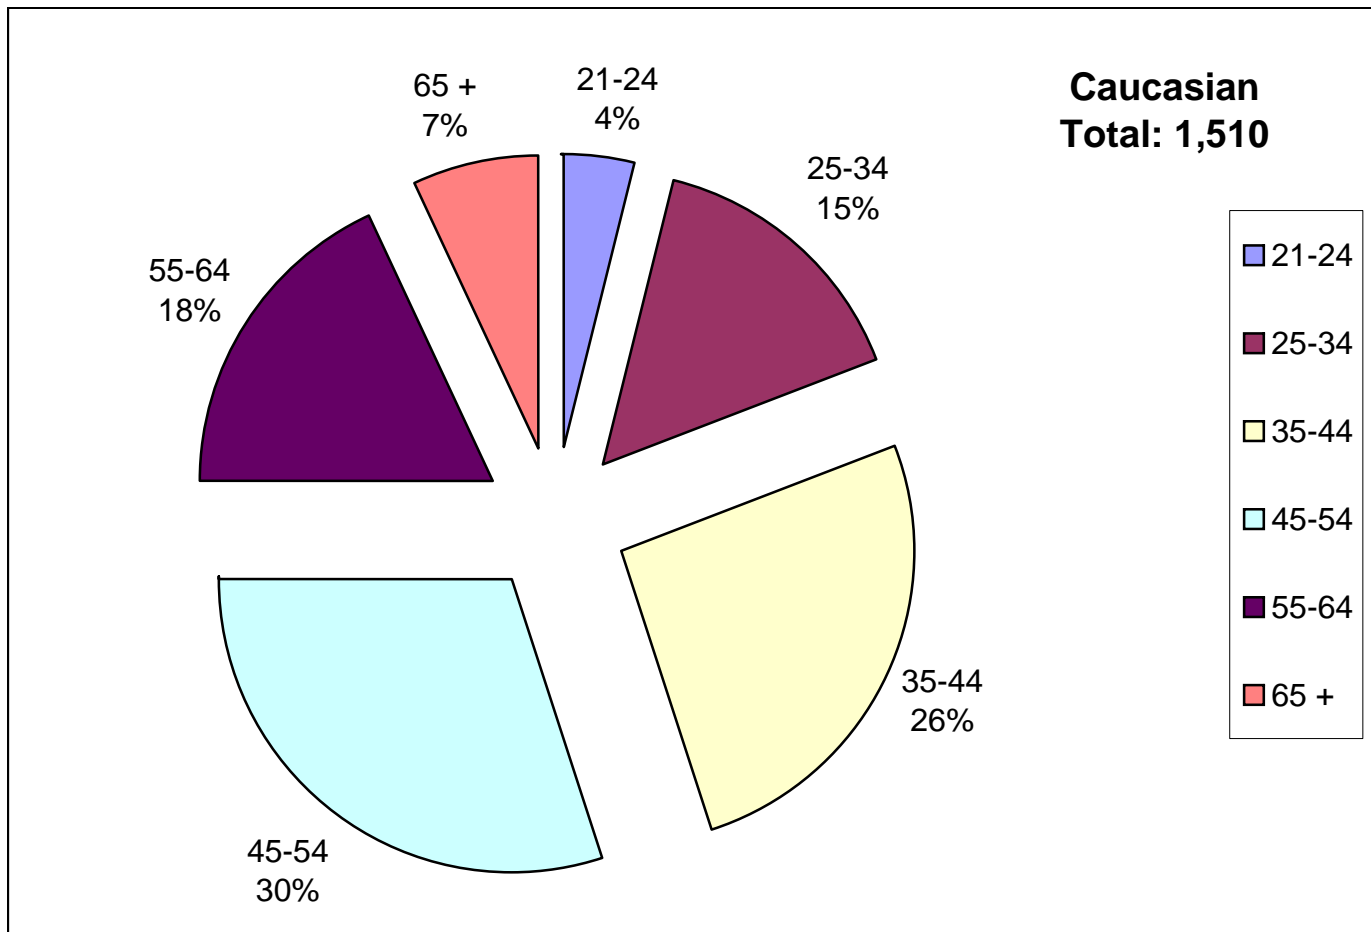

Arizona Department of Gaming Self Excluded: Ethnic Percentage in Each Age Group As of June 30, 2009