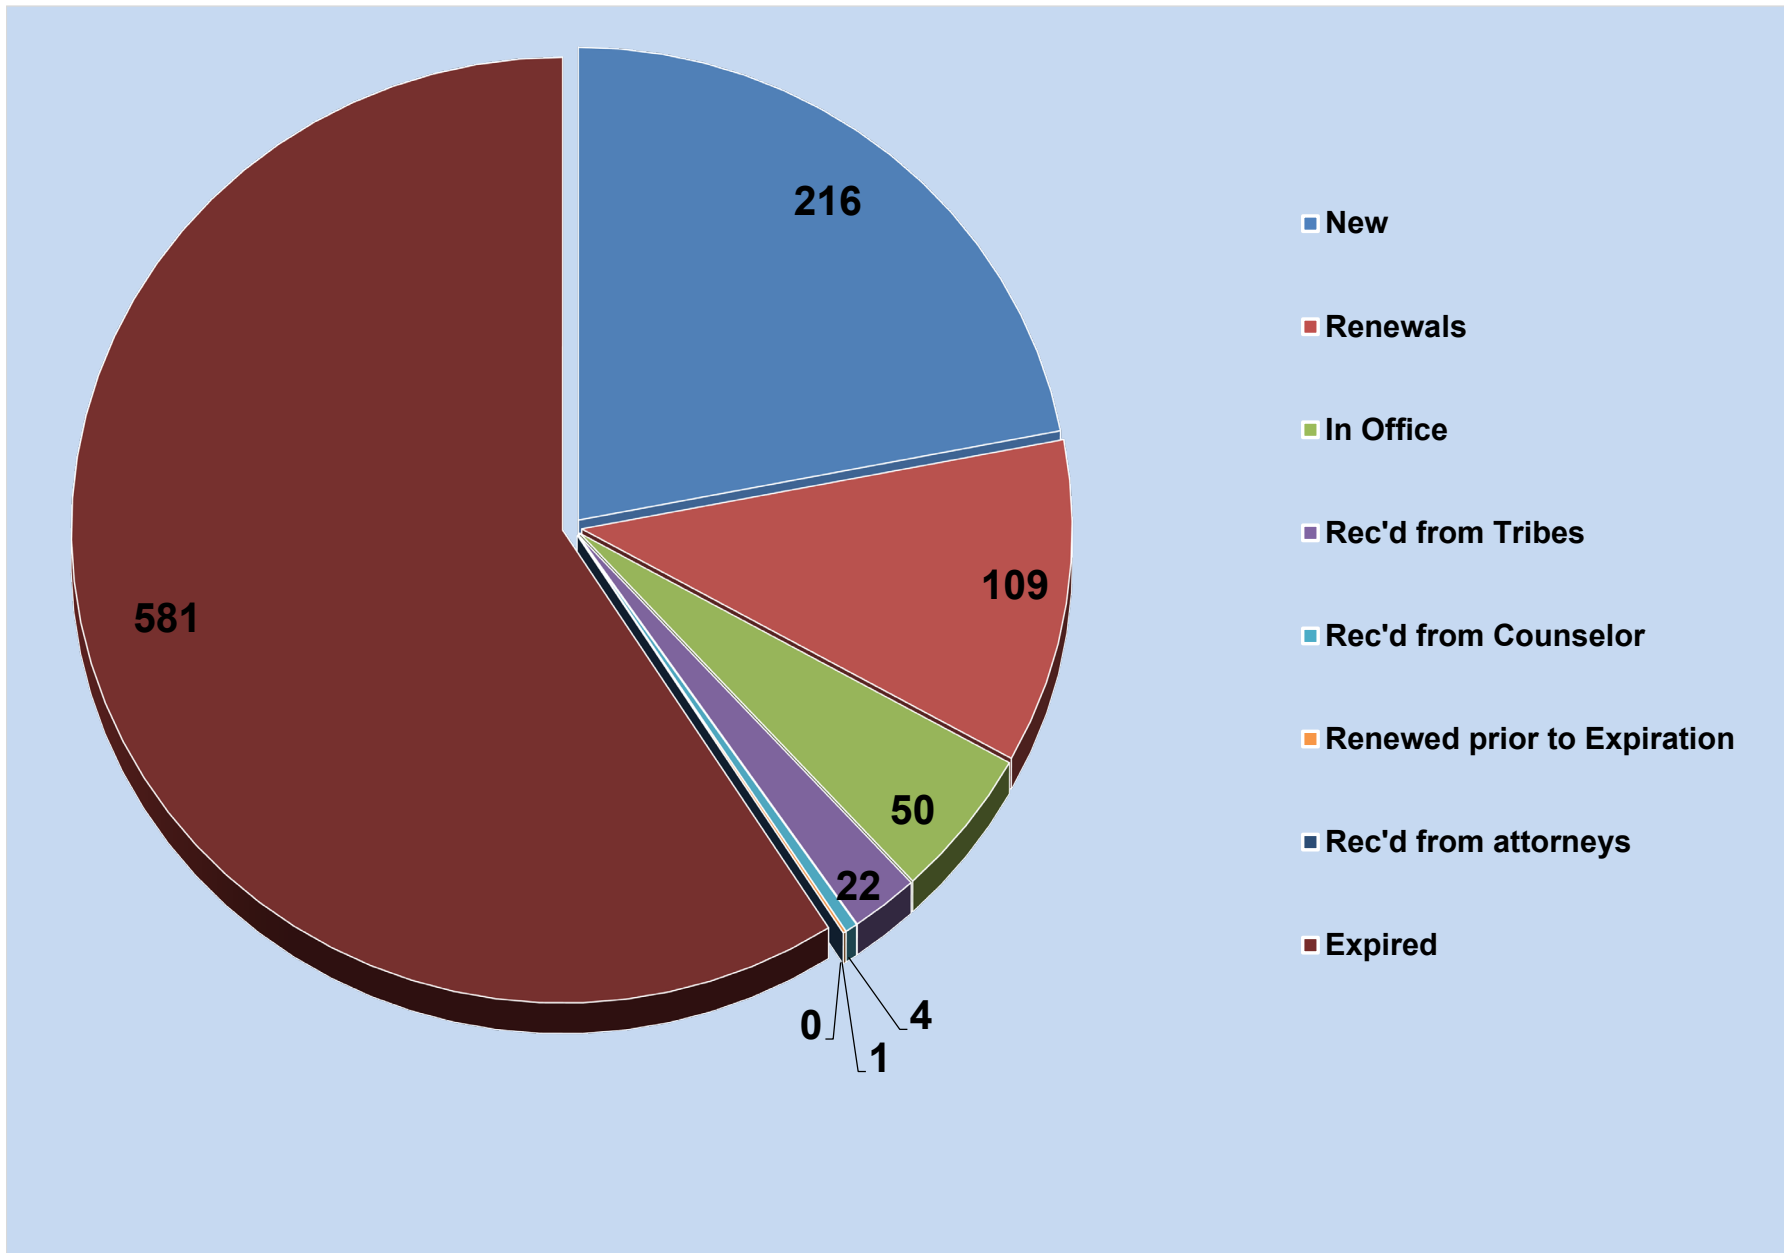

2020 Current Stats