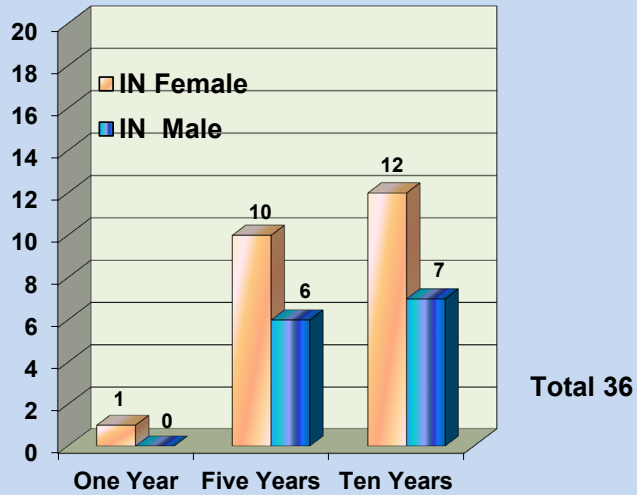

**Arizona Department of Gaming  
Division of Problem Gambling**

**Self-Excluded Stats**

**As of December 31, 2020**

**2,308 Total Individuals**

**Total Duration Chosen in Number and Percentages**

**Total Number & Percentage in Each Ethnic Group**

**Duration Chosen by Gender**

**Duration Chosen By Asians According to Gender**

**Duration Chosen By Blacks According to Gender**

**Duration Chosen By Caucasians According to Gender**

**Duration Chosen By Hispanics According to Gender**

**Duration Chosen by I-Native According to Gender**

**Duration Chosen by Middle Eastern According to Gender**

**Duration Chosen by Other According to Gender**

**Number of participants per age group**

**Violations and Rescind Requests since 2003**

**Total Self-Exclusion Violations and Rescind Requests since the beginning of the program in 2003.**

**Repeat Violations since 2003**

**As of December 31, 2020, of the 3,515 reported violations since 2003, 444 self-excluded have violated their exclusion twice, while 60 have violated five or more times.**