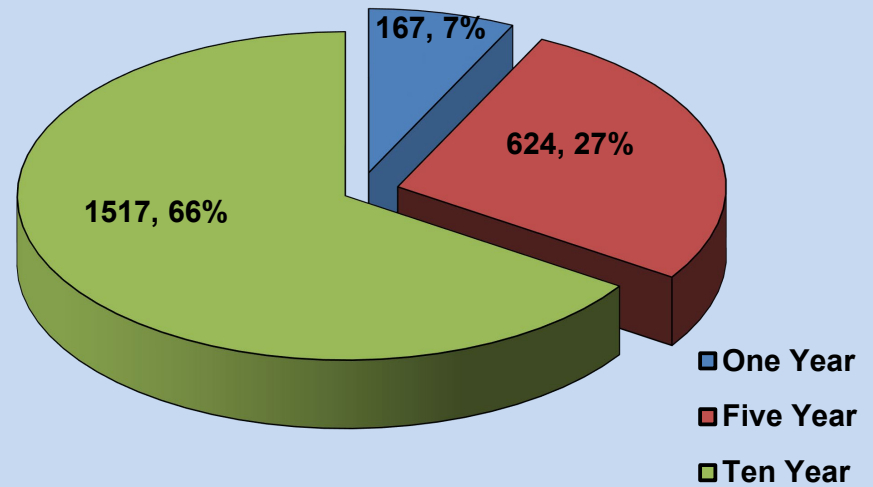

**Arizona Department of Gaming  
Division of Problem Gambling**

**Self-Excluded Stats**

**As of December 31, 2020**

**2,308 Total Individuals**

**Total Duration Chosen in Number and Percentages**

**Total Number & Percentage in Each Ethnic Group**

**Duration Chosen by Gender**

**Duration Chosen By Asians According to Gender**

**Duration Chosen By Blacks According to Gender**

**Duration Chosen By Caucasians According to Gender**

**Duration Chosen By Hispanics According to Gender**

**Duration Chosen by I-Native According to Gender**

**Duration Chosen by Middle Eastern According to Gender**

**Duration Chosen by Other According to Gender**

**Number of participants per age group**

**Violations and Rescind Requests since 2003**

**Total Self-Exclusion Violations and Rescind Requests since the beginning of the program in 2003.**

**Repeat Violations since 2003**

**As of December 31, 2020, of the 3,515 reported violations since 2003, 444 self-excluded have violated their exclusion twice, while 60 have violated five or more times.**