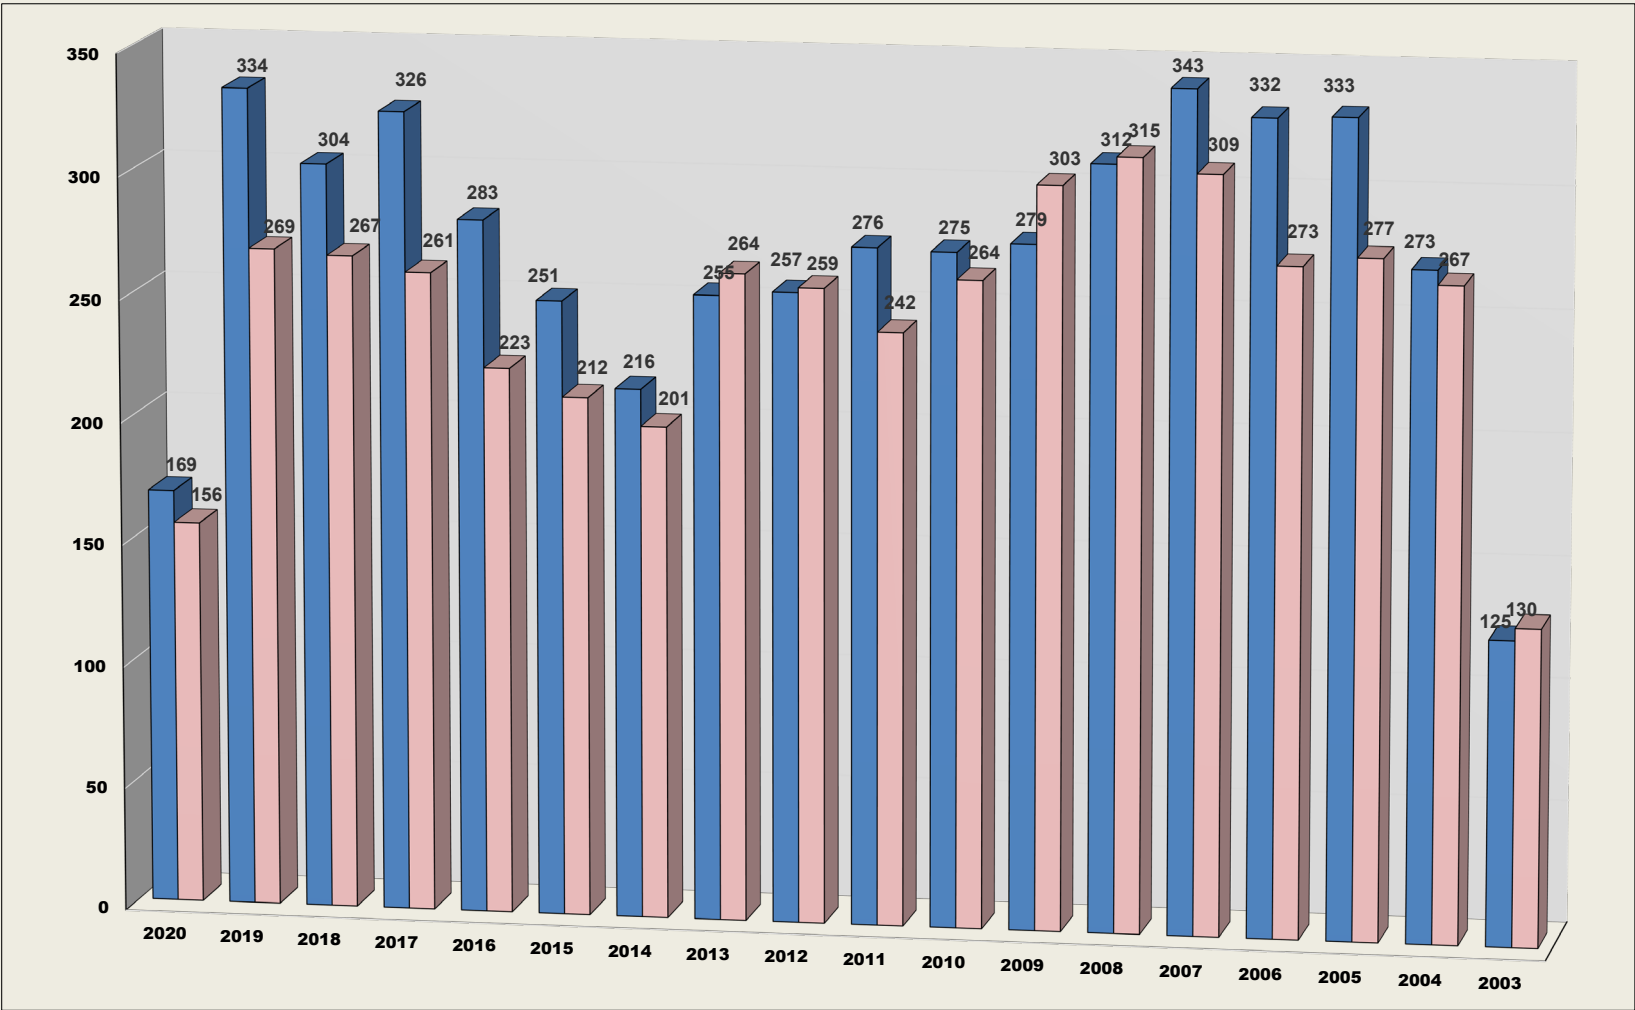

Gender Breakdown by Year

■ Males ■ Females

Arizona Department of Gaming Self Exclusions PROCESSED and COUNTED

Months	2020	2019	2018	2017	2016	2015	2014	2013	2012	2011	2010	2009	2008	2007	2006	2005	2004	2003	Totals
January	41	52	57	60	45	52	46	55	47	58	50	56	53	67	28	74	48	0	889
February	49	44	39	48	41	36	21	52	45	33	35	48	56	53	80	48	41	0	769
March	43	44	50	44	46	48	32	45	35	53	57	63	62	53	44	41	45	0	805
April	3	54	52	62	43	28	32	39	39	40	52	40	51	52	56	40	54	2	739
May	8	57	49	58	39	38	25	44	36	44	40	57	59	50	50	38	45	23	760
June	17	42	43	46	31	48	35	45	36	49	64	49	50	32	39	54	37	38	755
July	23	62	60	33	43	42	38	55	32	36	44	51	64	83	45	55	47	38	851
August	28	59	60	55	47	36	39	31	69	56	44	60	74	60	85	40	43	39	925
September	23	63	33	58	40	36	37	43	41	32	36	50	53	67	57	64	47	22	802
October	33	50	43	33	37	26	45	49	49	40	45	45	38	53	41	56	48	34	765
November	25	41	39	48	47	44	44	21	48	37	38	39	40	42	53	32	44	35	717
December	32	35	46	42	47	29	23	40	39	40	34	24	27	40	27	68	41	24	658
Totals	325	603	571	587	506	463	417	519	516	518	539	582	627	652	605	610	540	255	9435
	2020	2019	2018	2017	2016	2015	2014	2013	2012	2011	2010	2009	2008	2007	2006	2005	2004	2003	Totals
Males	169	334	304	326	283	251	216	255	257	276	275	279	312	343	332	333	273	125	4774
Females	156	269	267	261	223	212	201	264	259	242	264	303	315	309	273	277	267	130	4336
Total Males/ Females	325	603	571	587	506	463	417	519	516	518	539	582	627	652	605	610	540	255	9435