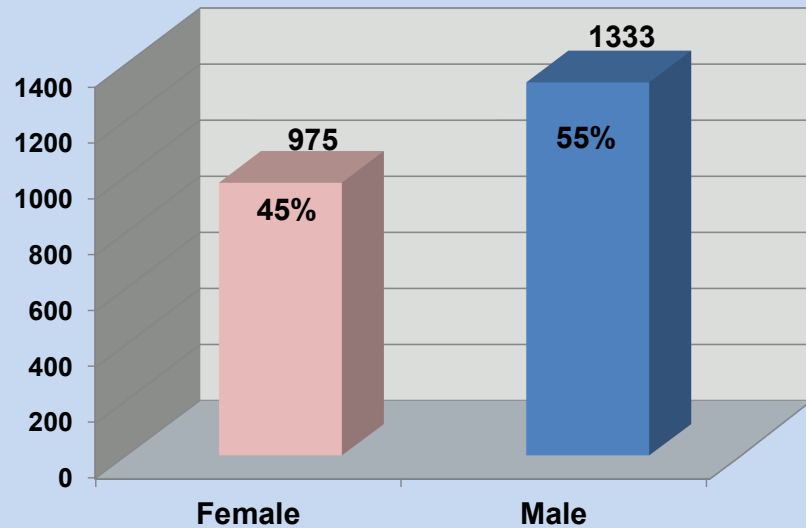

**Arizona Department of Gaming  
Division of Problem Gambling**

**Self-Excluded Stats**

**As of December 31, 2020**

**2,308 Total Individuals**

**Total Duration Chosen in Number and Percentages**

**Total Number & Percentage in Each Ethnic Group**

**Duration Chosen by Gender**

**Duration Chosen By Asians According to Gender**

**Duration Chosen By Blacks According to Gender**

**Duration Chosen By Caucasians According to Gender**

**Duration Chosen By Hispanics According to Gender**

**Duration Chosen by I-Native According to Gender**

**Duration Chosen by Middle Eastern According to Gender**

**Duration Chosen by Other According to Gender**

**Number of participants per age group**

**Violations and Rescind Requests since 2003**

**Total Self-Exclusion Violations and Rescind Requests since the beginning of the program in 2003.**

**Repeat Violations since 2003**

**As of December 31, 2020, of the 3,515 reported violations since 2003, 444 self-excluded have violated their exclusion twice, while 60 have violated five or more times.**