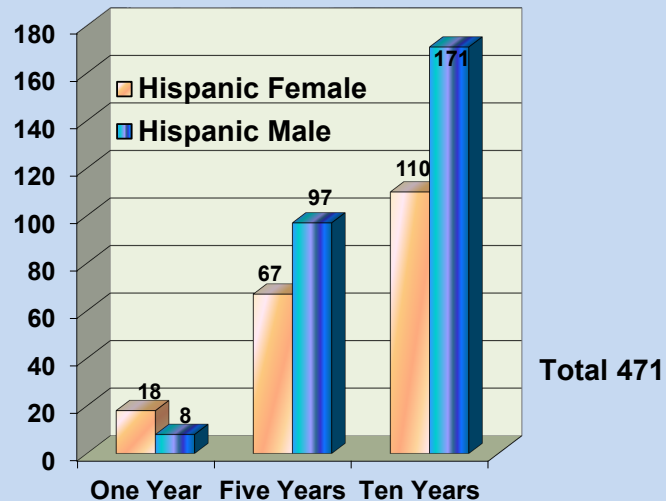

**Arizona Department of Gaming  
Division of Problem Gambling**

**Self-Excluded Stats**

**As of December 31, 2020**

**2,308 Total Individuals**

**Total Duration Chosen in Number and Percentages**

**Total Number & Percentage in Each Ethnic Group**

**Duration Chosen by Gender**

**Duration Chosen By Asians According to Gender**

**Duration Chosen By Blacks According to Gender**

**Duration Chosen By Caucasians According to Gender**

**Duration Chosen By Hispanics According to Gender**

**Duration Chosen by I-Native According to Gender**

**Duration Chosen by Middle Eastern According to Gender**

**Duration Chosen by Other According to Gender**

**Number of participants per age group**

**Violations and Rescind Requests since 2003**

**Total Self-Exclusion Violations and Rescind Requests since the beginning of the program in 2003.**

**Repeat Violations since 2003**

**As of December 31, 2020, of the 3,515 reported violations since 2003, 444 self-excluded have violated their exclusion twice, while 60 have violated five or more times.**