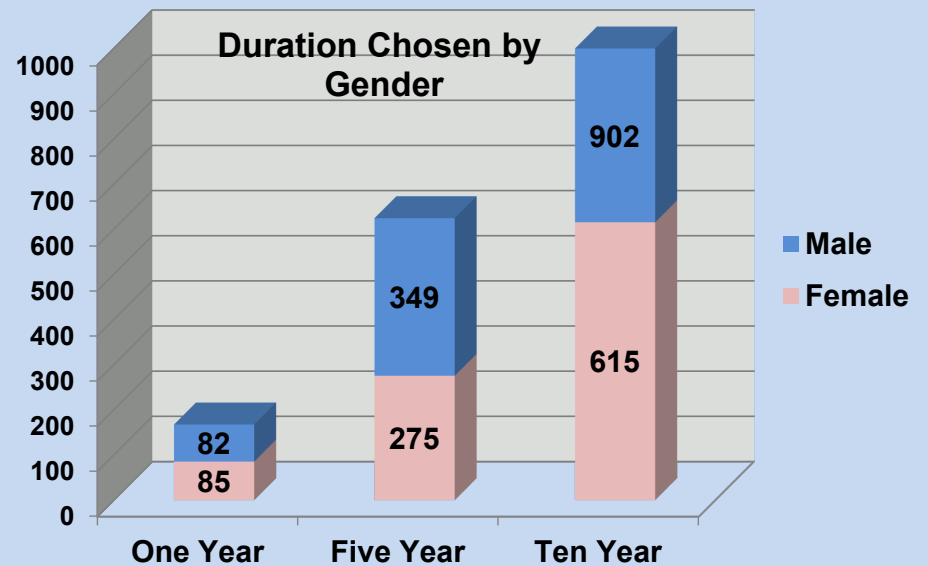

**Arizona Department of Gaming  
Division of Problem Gambling**

**Self-Excluded Stats**

**As of December 31, 2020**

**2,308 Total Individuals**

**Total Duration Chosen in Number and Percentages**

**Total Number & Percentage in Each Ethnic Group**

**Duration Chosen by Gender**

**Duration Chosen By Asians According to Gender**

**Duration Chosen By Blacks According to Gender**

**Duration Chosen By Caucasians According to Gender**

**Duration Chosen By Hispanics According to Gender**

**Duration Chosen by I-Native According to Gender**

**Duration Chosen by Middle Eastern According to Gender**

**Duration Chosen by Other According to Gender**

**Number of participants per age group**

**Violations and Rescind Requests since 2003**