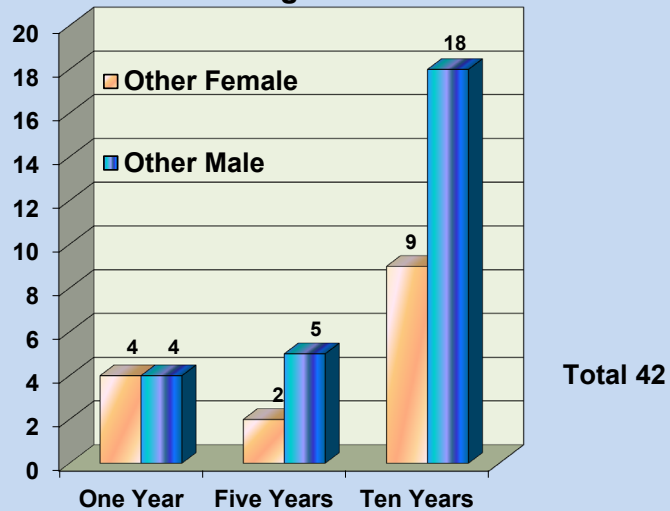

**Arizona Department of Gaming  
Division of Problem Gambling**

**Self-Excluded Stats**

**As of December 31, 2020**

**2,308 Total Individuals**

**Total Duration Chosen in Number and Percentages**

**Total Number & Percentage in Each Ethnic Group**

**Duration Chosen by Gender**

**Duration Chosen By Asians According to Gender**

**Duration Chosen By Blacks According to Gender**

**Duration Chosen By Caucasians According to Gender**

**Duration Chosen By Hispanics According to Gender**

**Duration Chosen by I-Native According to Gender**

**Duration Chosen by Middle Eastern According to Gender**

**Duration Chosen by Other According to Gender**

**Number of participants per age group**

**Violations and Rescind Requests since 2003**

**Total Self-Exclusion Violations and Rescind Requests since the beginning of the program in 2003.**

**Repeat Violations since 2003**

**As of December 31, 2020, of the 3,515 reported violations since 2003, 444 self-excluded have violated their exclusion twice, while 60 have violated five or more times.**