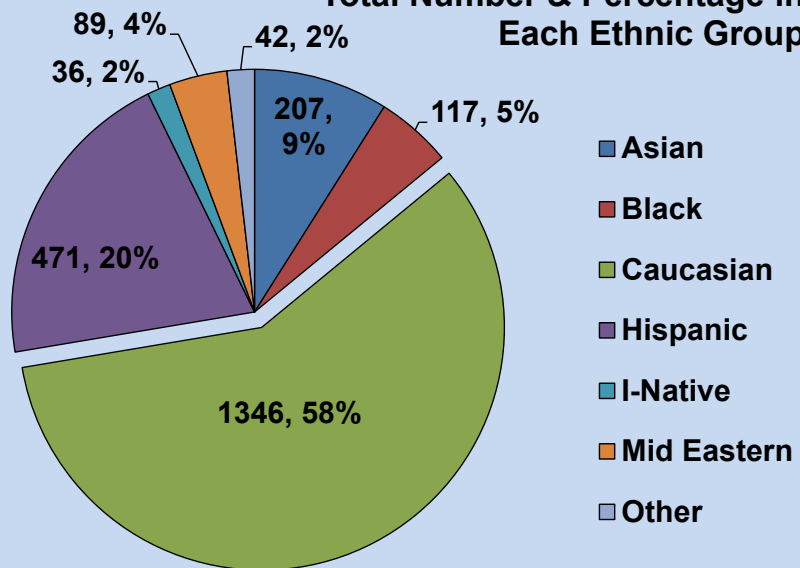

**Arizona Department of Gaming  
Division of Problem Gambling**

**Self-Excluded Stats**

**As of December 31, 2020**

**2,308 Total Individuals**

**Total Duration Chosen in Number and Percentages**

**Total Number & Percentage in Each Ethnic Group**

**Duration Chosen by Gender**

**Duration Chosen By Asians According to Gender**

**Duration Chosen By Blacks According to Gender**

**Duration Chosen By Caucasians According to Gender**

**Duration Chosen By Hispanics According to Gender**

**Duration Chosen by I-Native According to Gender**

**Duration Chosen by Middle Eastern According to Gender**

**Duration Chosen by Other According to Gender**

**Number of participants per age group**

**Violations and Rescind Requests since 2003**

**Total Self-Exclusion Violations and Rescind Requests since the beginning of the program in 2003.**

**Repeat Violations since 2003**

**As of December 31, 2020, of the 3,515 reported violations since 2003, 444 self-excluded have violated their exclusion twice, while 60 have violated five or more times.**