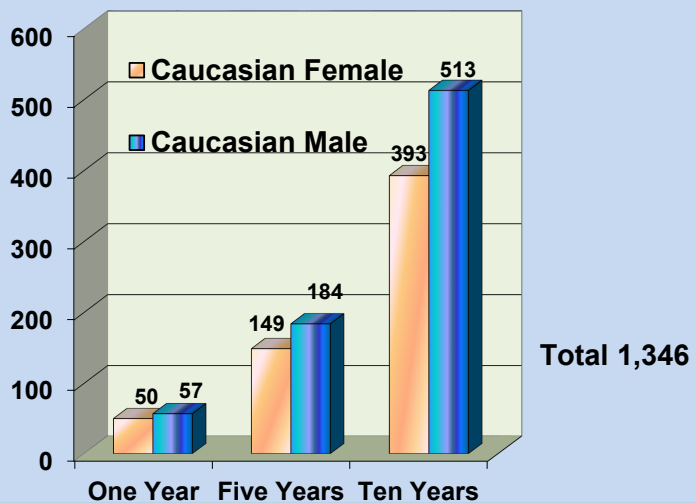

**Arizona Department of Gaming  
Division of Problem Gambling**

**Self-Excluded Stats**

**As of December 31, 2020**

**2,308 Total Individuals**

**Total Duration Chosen in Number and Percentages**

**Total Number & Percentage in Each Ethnic Group**

**Duration Chosen by Gender**

**Duration Chosen By Asians According to Gender**

**Duration Chosen By Blacks According to Gender**

**Duration Chosen By Caucasians According to Gender**

**Duration Chosen By Hispanics According to Gender**

**Duration Chosen by I-Native According to Gender**

**Duration Chosen by Middle Eastern According to Gender**

**Duration Chosen by Other According to Gender**

**Number of participants per age group**

**Violations and Rescind Requests since 2003**

**Total Self-Exclusion Violations and Rescind Requests since the beginning of the program in 2003.**

**Repeat Violations since 2003**

**As of December 31, 2020, of the 3,515 reported violations since 2003, 444 self-excluded have violated their exclusion twice, while 60 have violated five or more times.**