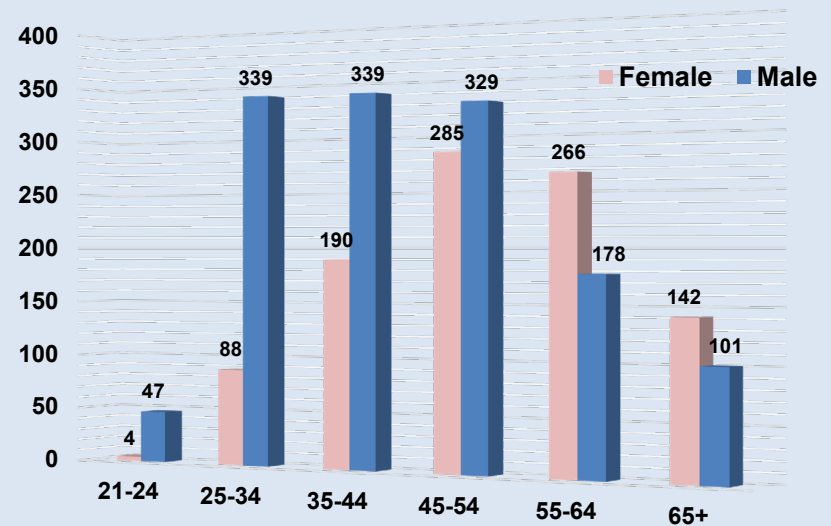

**Arizona Department of Gaming  
Division of Problem Gambling**

**Self-Excluded Stats**

**As of December 31, 2020**

**2,308 Total Individuals**

**Total Duration Chosen in Number and Percentages**

**Total Number & Percentage in Each Ethnic Group**

**Duration Chosen by Gender**

**Duration Chosen By Asians According to Gender**

**Duration Chosen By Blacks According to Gender**

**Duration Chosen By Caucasians According to Gender**

**Duration Chosen By Hispanics According to Gender**

**Duration Chosen by I-Native According to Gender**

**Duration Chosen by Middle Eastern According to Gender**

**Duration Chosen by Other According to Gender**

**Number of participants per age group**

**Violations and Rescind Requests since 2003**

**Total Self-Exclusion Violations and Rescind Requests since the beginning of the program in 2003.**

**Repeat Violations since 2003**

**As of December 31, 2020, of the 3,515 reported violations since 2003, 444 self-excluded have violated their exclusion twice, while 60 have violated five or more times.**