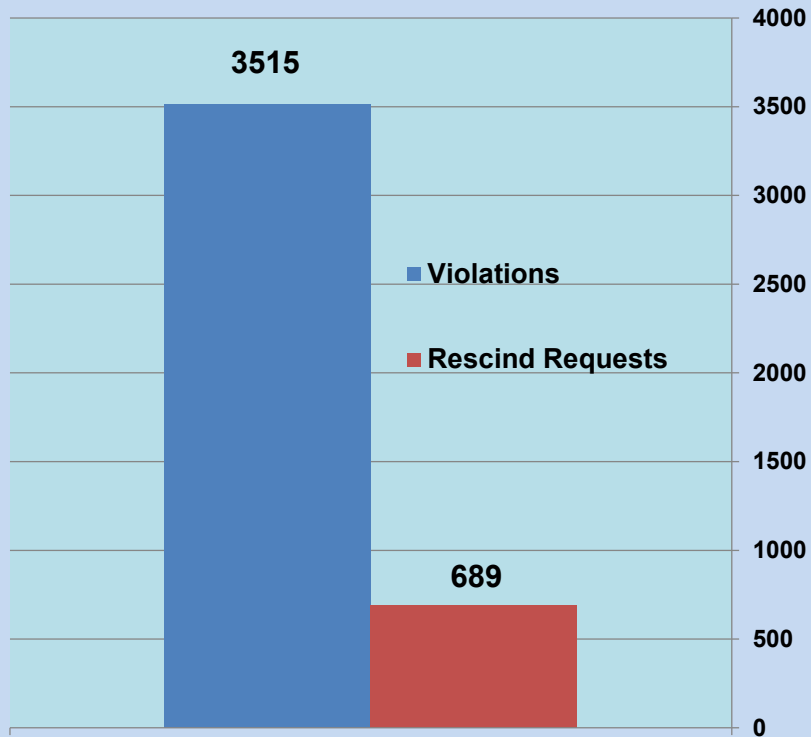

**Duration Chosen by I-Native According to Gender**

**Duration Chosen by Middle Eastern According to Gender**

**Duration Chosen by Other According to Gender**

**Number of participants per age group**

**Violations and Rescind Requests since 2003**

**Total Self-Exclusion Violations and Rescind Requests since the beginning of the program in 2003.**

**Repeat Violations since 2003**

**As of December 31, 2020, of the 3,515 reported violations since 2003, 444 self-excluded have violated their exclusion twice, while 60 have violated five or more times.**