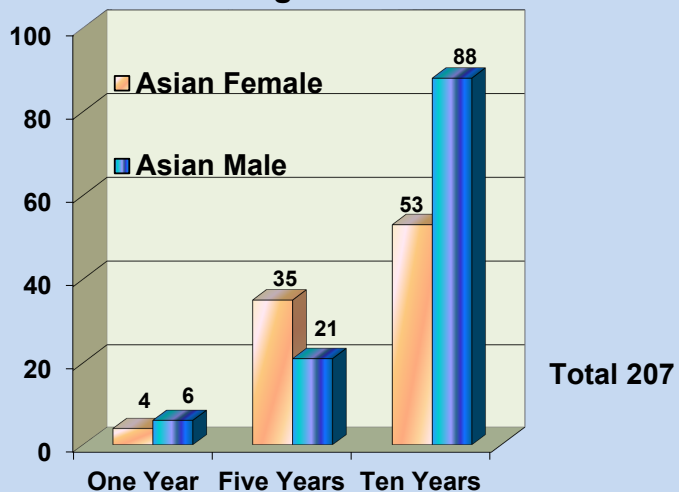

**Arizona Department of Gaming  
Division of Problem Gambling**

**Self-Excluded Stats**

**As of December 31, 2020**

**2,308 Total Individuals**

**Total Duration Chosen in Number and Percentages**

**Total Number & Percentage in Each Ethnic Group**

**Duration Chosen by Gender**

**Duration Chosen By Asians According to Gender**

**Duration Chosen By Blacks According to Gender**

**Duration Chosen By Caucasians According to Gender**

**Duration Chosen By Hispanics According to Gender**

**Duration Chosen by I-Native According to Gender**

**Duration Chosen by Middle Eastern According to Gender**

**Duration Chosen by Other According to Gender**

**Number of participants per age group**

**Violations and Rescind Requests since 2003**

**Total Self-Exclusion Violations and Rescind Requests since the beginning of the program in 2003.**

**Repeat Violations since 2003**

**As of December 31, 2020, of the 3,515 reported violations since 2003, 444 self-excluded have violated their exclusion twice, while 60 have violated five or more times.**