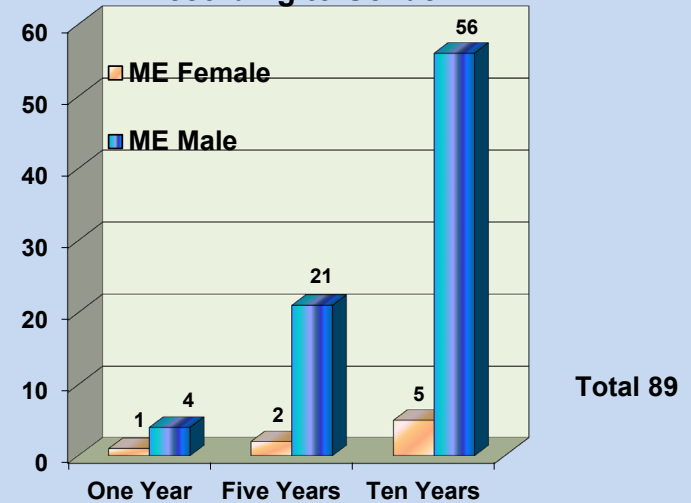

**Arizona Department of Gaming  
Division of Problem Gambling**

**Self-Excluded Stats**

**As of December 31, 2020**

**2,308 Total Individuals**

**Total Duration Chosen in Number and Percentages**

**Total Number & Percentage in Each Ethnic Group**

**Duration Chosen by Gender**

**Duration Chosen By Asians According to Gender**

**Duration Chosen By Blacks According to Gender**

**Duration Chosen By Caucasians According to Gender**

**Duration Chosen By Hispanics According to Gender**

**Duration Chosen by I-Native According to Gender**

**Duration Chosen by Middle Eastern According to Gender**

**Duration Chosen by Other According to Gender**

**Number of participants per age group**

**Violations and Rescind Requests since 2003**

**Total Self-Exclusion Violations and Rescind Requests since the beginning of the program in 2003.**

**Repeat Violations since 2003**

**As of December 31, 2020, of the 3,515 reported violations since 2003, 444 self-excluded have violated their exclusion twice, while 60 have violated five or more times.**