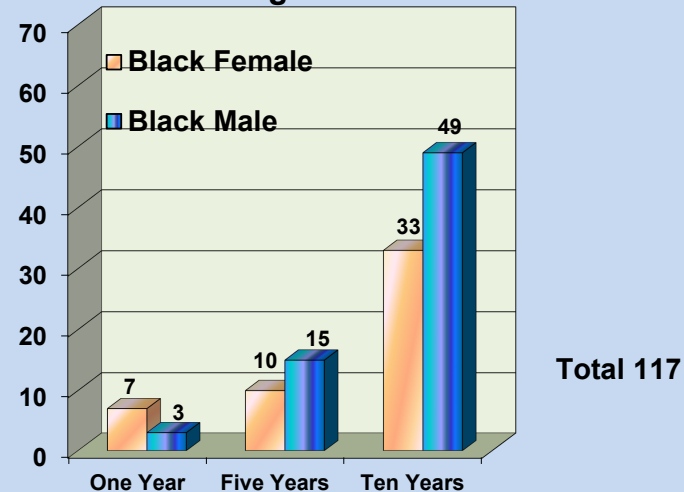

**Arizona Department of Gaming  
Division of Problem Gambling**

**Self-Excluded Stats**

**As of December 31, 2020**

**2,308 Total Individuals**

**Total Duration Chosen in Number and Percentages**

**Total Number & Percentage in Each Ethnic Group**

**Duration Chosen by Gender**

**Duration Chosen By Asians According to Gender**

**Duration Chosen By Blacks According to Gender**

**Duration Chosen By Caucasians According to Gender**

**Duration Chosen By Hispanics According to Gender**

**Duration Chosen by I-Native According to Gender**

**Duration Chosen by Middle Eastern According to Gender**

**Duration Chosen by Other According to Gender**

**Number of participants per age group**

**Violations and Rescind Requests since 2003**

**Total Self-Exclusion Violations and Rescind Requests since the beginning of the program in 2003.**

**Repeat Violations since 2003**

**As of December 31, 2020, of the 3,515 reported violations since 2003, 444 self-excluded have violated their exclusion twice, while 60 have violated five or more times.**