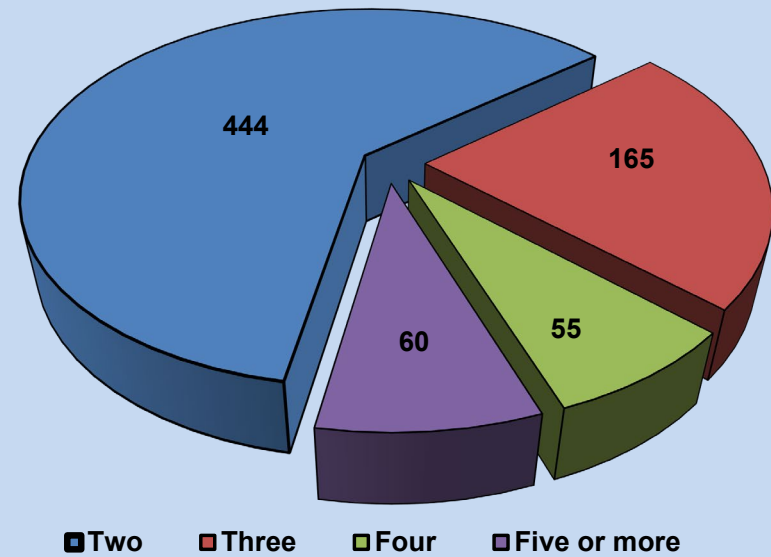

**Arizona Department of Gaming  
Division of Problem Gambling**

**Self-Excluded Stats**

**As of December 31, 2020**

**2,308 Total Individuals**

**Total Duration Chosen in Number and Percentages**

**Total Number & Percentage in Each Ethnic Group**

**Duration Chosen by Gender**

**Duration Chosen By Asians According to Gender**

**Duration Chosen By Blacks According to Gender**

**Duration Chosen By Caucasians According to Gender**

**Duration Chosen By Hispanics According to Gender**

**Duration Chosen by I-Native According to Gender**

**Duration Chosen by Middle Eastern According to Gender**

**Duration Chosen by Other According to Gender**

**Number of participants per age group**

**Violations and Rescind Requests since 2003**

**Total Self-Exclusion Violations and Rescind Requests since the beginning of the program in 2003.**

**Repeat Violations since 2003**

**As of December 31, 2020, of the 3,515 reported violations since 2003, 444 self-excluded have violated their exclusion twice, while 60 have violated five or more times.**